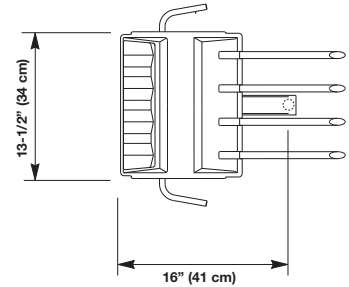

FOREST

control heads

IC CONTROL HEAD

- Ultra reliable pneumatic master control block. A thick cap prevents warping. Independent water relay valves remove water from the block eliminating destructive deposits. The result is a trouble-free life.
- Ultra fine water and air coolant adjustments.
- Hinged lid for easy access during routine maintenance.
- 1/2" holder bar can be lengthened to accept numerous ancillary products.
- Ergonomically placed brake release handle for precise positioning of control head. Euro control head has dual brake release for left and right use.
- Hygienist head conveniently incorporates HVE, saliva ejector and swing-away vacuum canister with solids collector.
- Optional designer friendly accents are available to compliment your sense of style.

EURO

- Plastic molded cover and handpiece pad
- Arm mounted tray holder
- Ultra-reliable pneumatic master control block
- Ultra-fine individual water and air coolant adjustment
- Dual push button flex arm brake release for left/right use