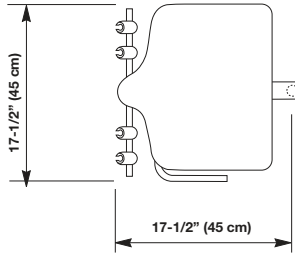

CONTOURED IC

- Plastic molded hinged lid and chassis
- Ultra-reliable pneumatic master control block
- Ultra-fine individual water and air coolant adjustment
- Push button flex arm brake release
- Pivot has dual brake release for left/right use