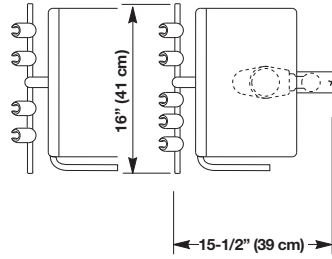

STANDARD & HYGIENIST IC

- Powder coated hinged metal lid
- Plastic molded chassis
- Ultra-reliable pneumatic master control block
- Ultra-fine individual water and air coolant adjustment
- Push button flex arm brake release
- Pivot has dual brake release for left/right use